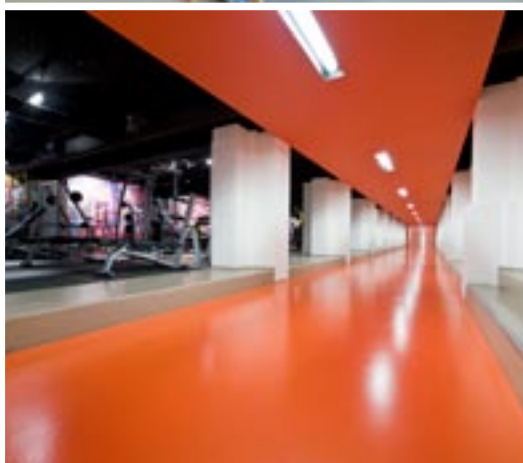

Go to www.descol.nl